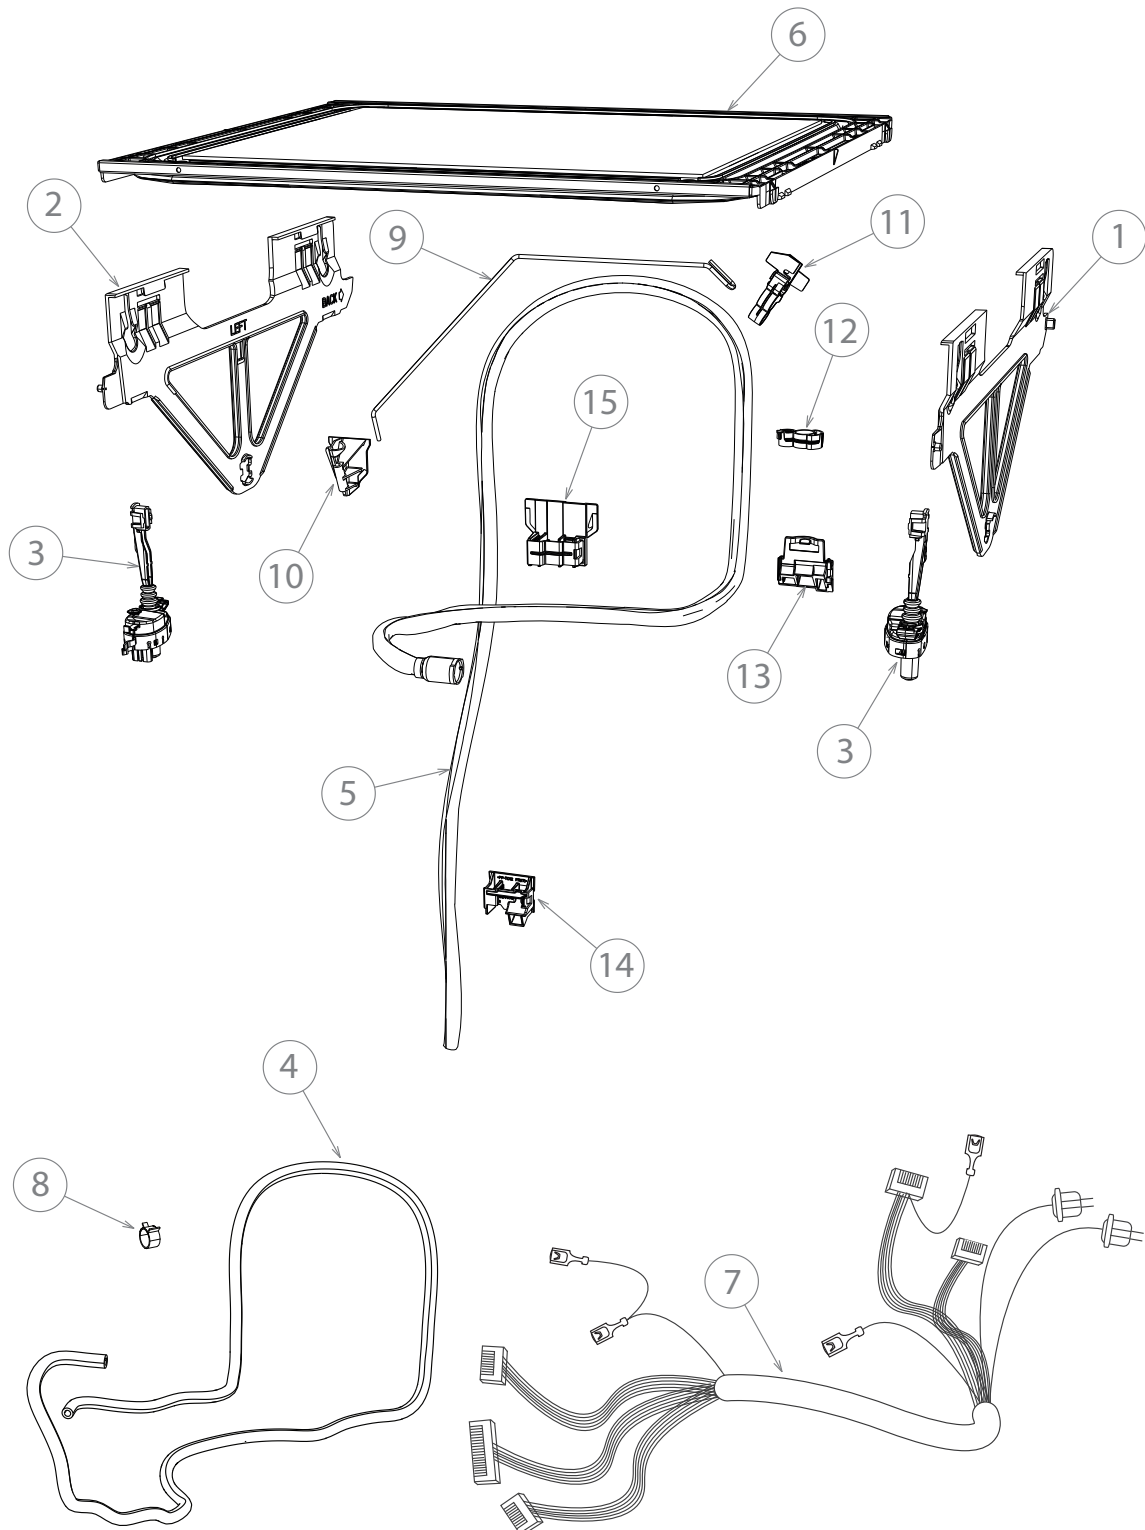

FISHER & PAYKEL

DISHDRAWER™ DISHWASHER

DD60DDFX9 FP AA

PRODUCT CODE: 81213-A

PARTS MANUAL

AA

FRONT PANELS/CONTROLS

CABINET COMPONENTS

LID & LINK COMPONENTS

TUB COMPONENTS

BASKET & RACK COMPONENTS

INSTALLATION COMPONENTS