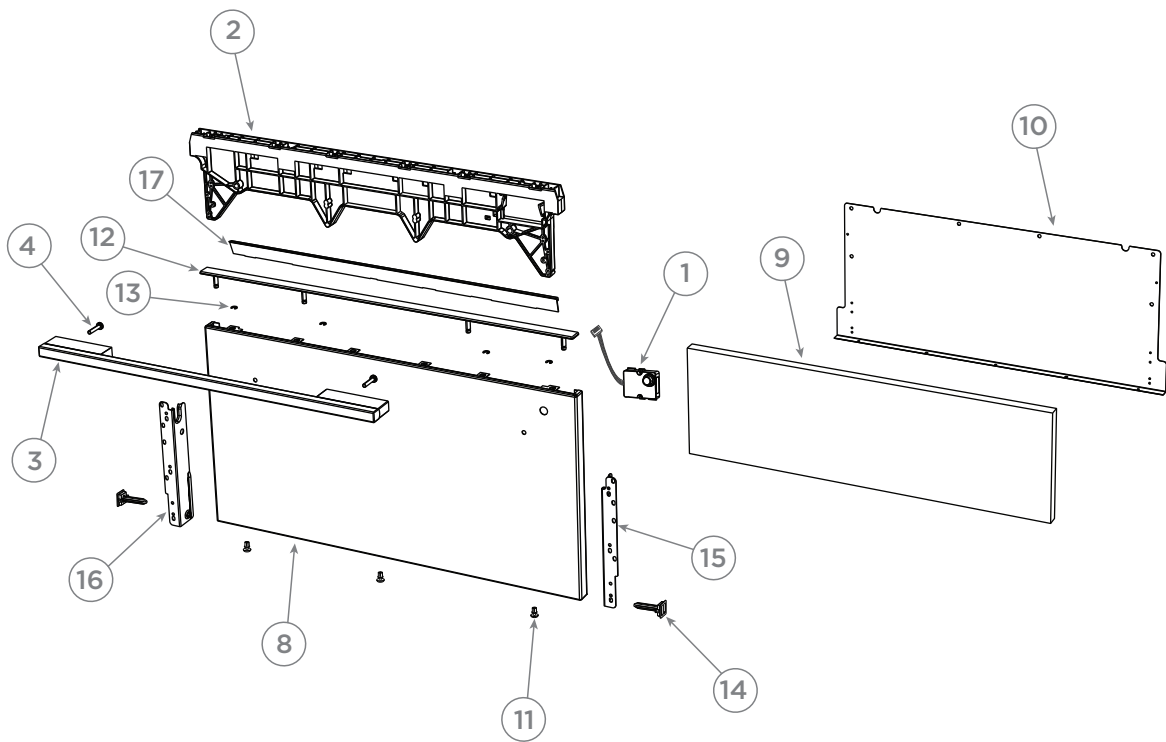

FISHER & PAYKEL

DISHDRAWER™ DISHWASHER

DD60DDFX9 FP AA

PRODUCT CODE: 81213-A

PARTS MANUAL

AA

FRONT PANELS/CONTROLS

CABINET COMPONENTS

LID & LINK COMPONENTS

TUB COMPONENTS

BASKET & RACK COMPONENTS

INSTALLATION COMPONENTS