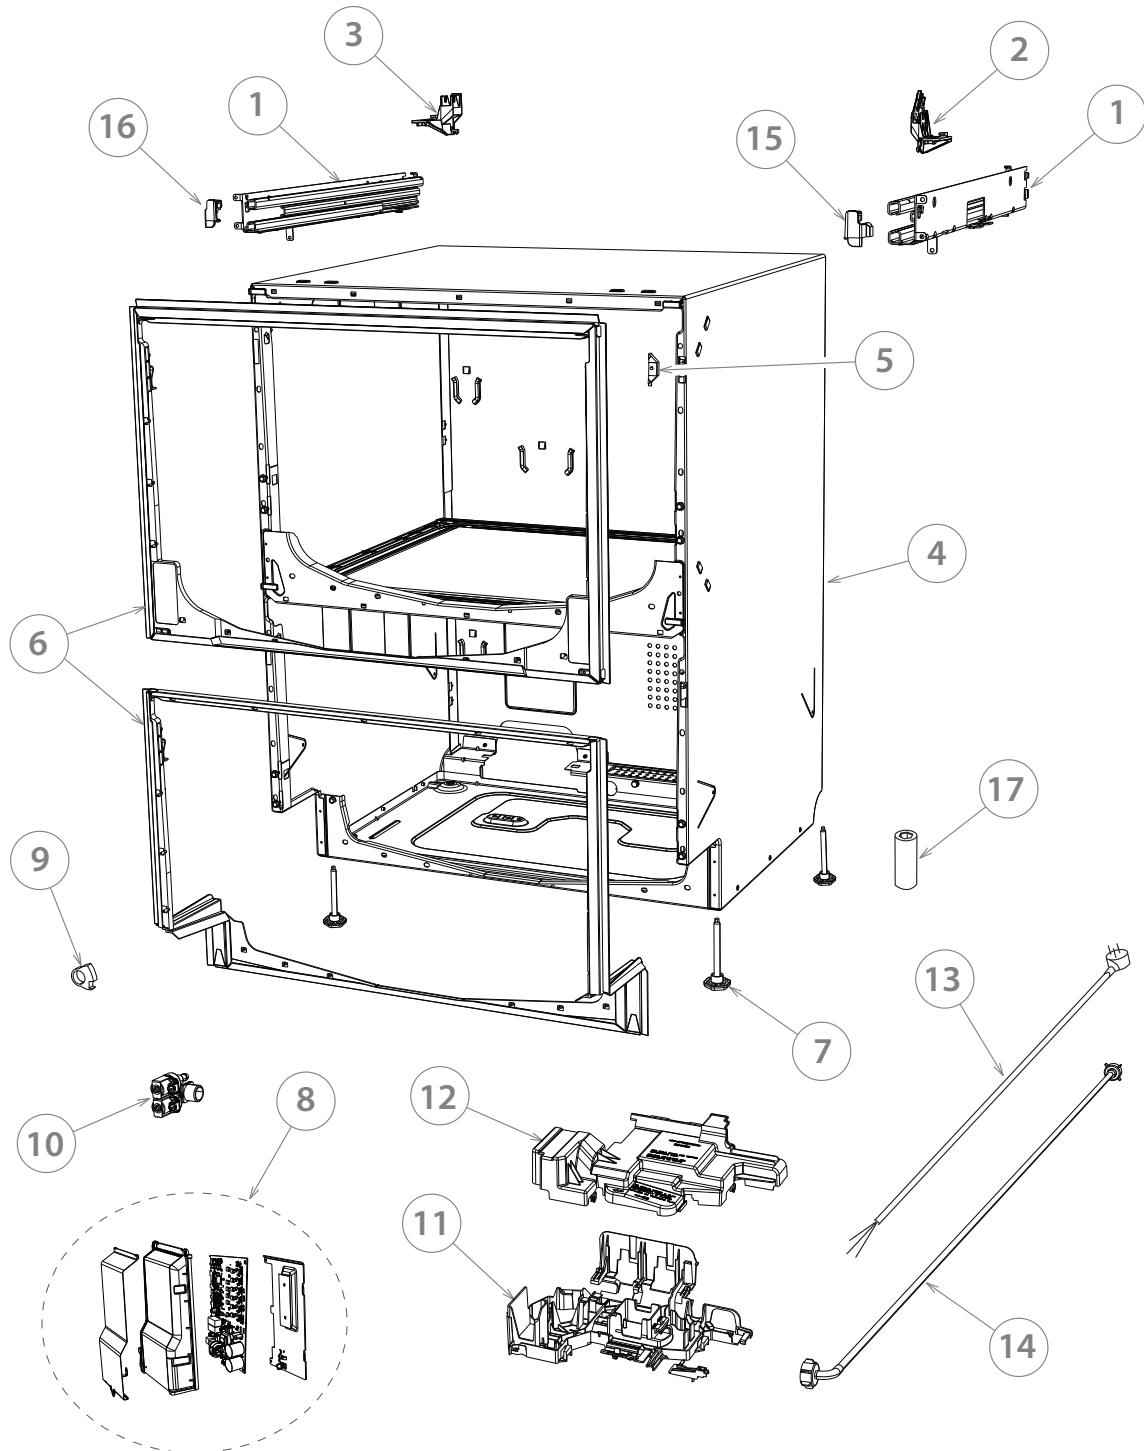

FISHER & PAYKEL

DISHDRAWER™ DISHWASHER

DD60DDFX9 FP AA

PRODUCT CODE: 81213-A

PARTS MANUAL

AA

FRONT PANELS/CONTROLS

CABINET COMPONENTS

LID & LINK COMPONENTS

TUB COMPONENTS

BASKET & RACK COMPONENTS

INSTALLATION COMPONENTS