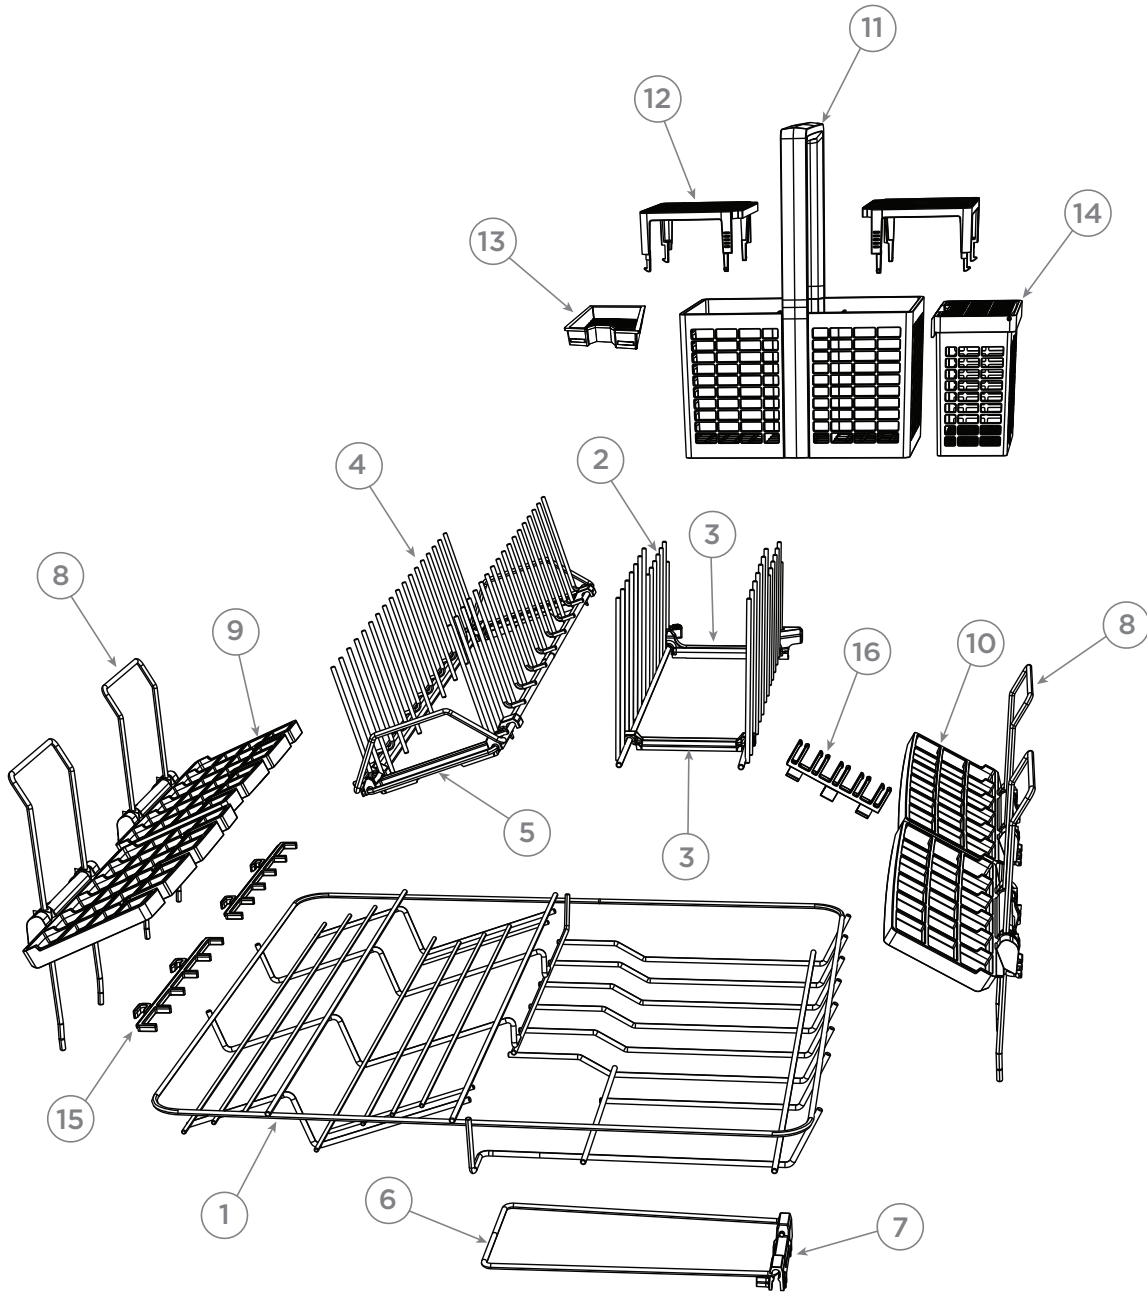

FISHER & PAYKEL

DISHDRAWER™ DISHWASHER

DD60DDFX9 FP AA

PRODUCT CODE: 81213-A

PARTS MANUAL

AA

FRONT PANELS/CONTROLS

CABINET COMPONENTS

LID & LINK COMPONENTS

TUB COMPONENTS

BASKET & RACK COMPONENTS

INSTALLATION COMPONENTS