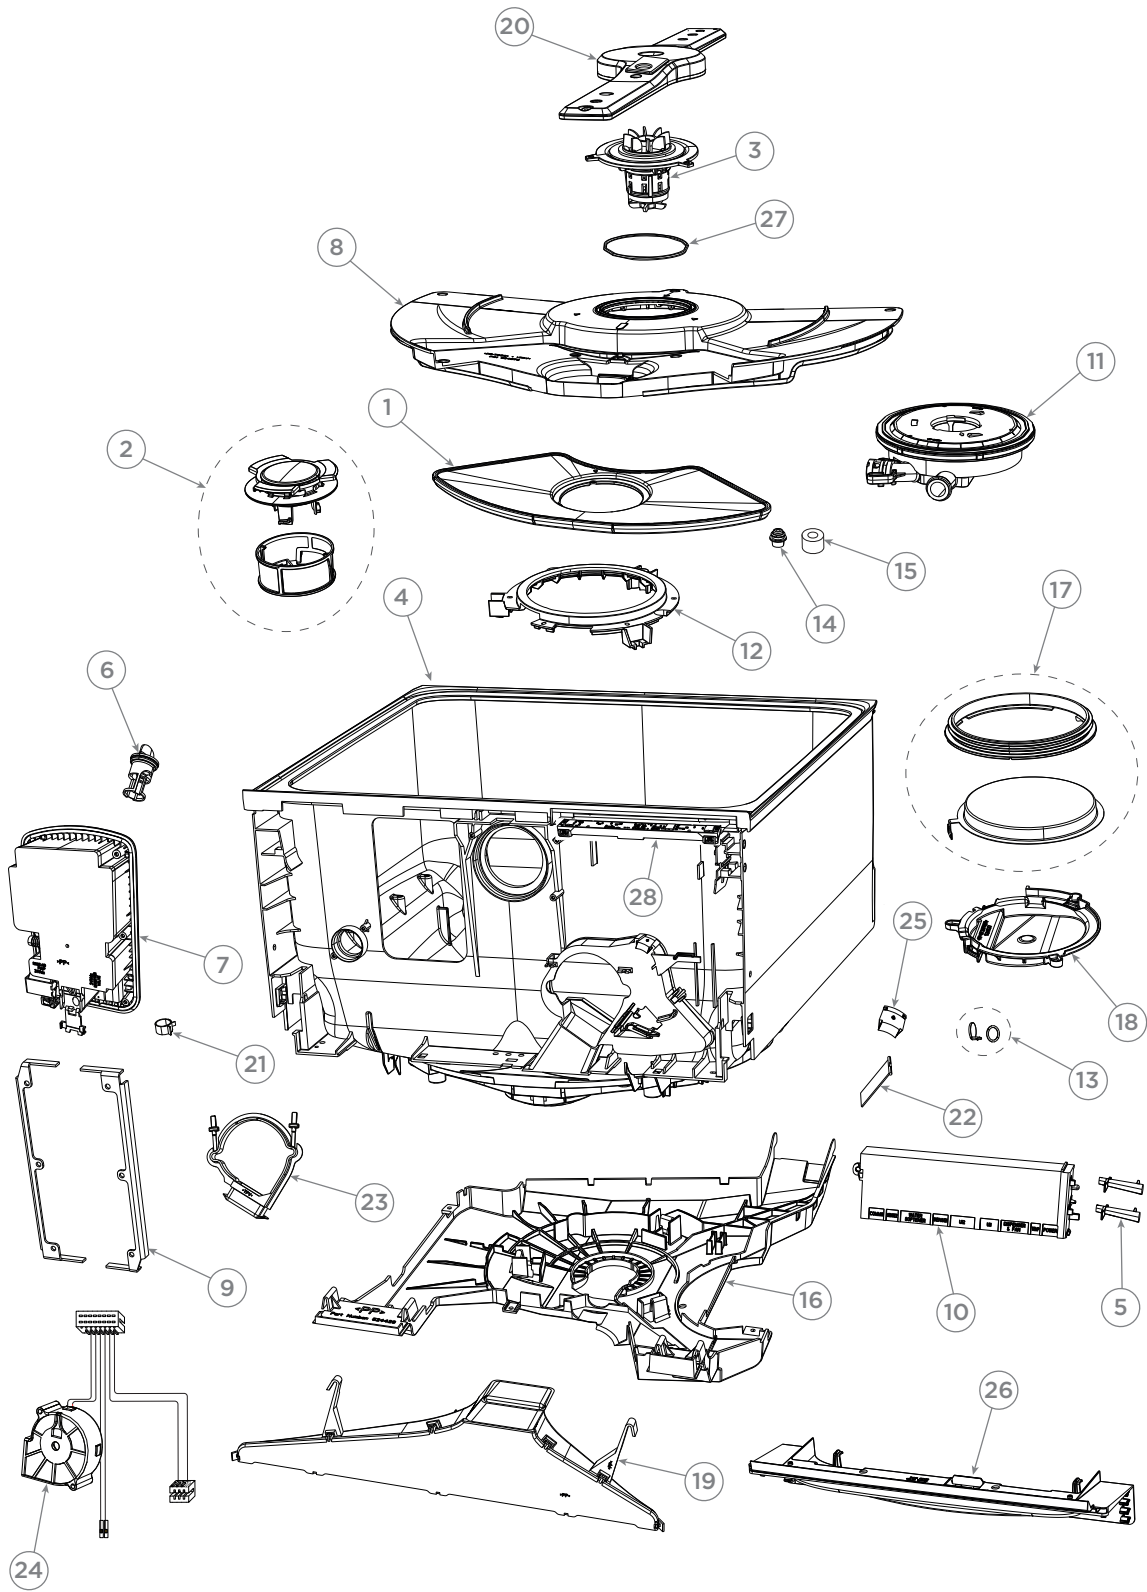

FISHER & PAYKEL

DISHDRAWER™ DISHWASHER

DD60DDFX9 FP AA

PRODUCT CODE: 81213-A

PARTS MANUAL

AA

FRONT PANELS/CONTROLS

CABINET COMPONENTS

LID & LINK COMPONENTS

TUB COMPONENTS

BASKET & RACK COMPONENTS

INSTALLATION COMPONENTS