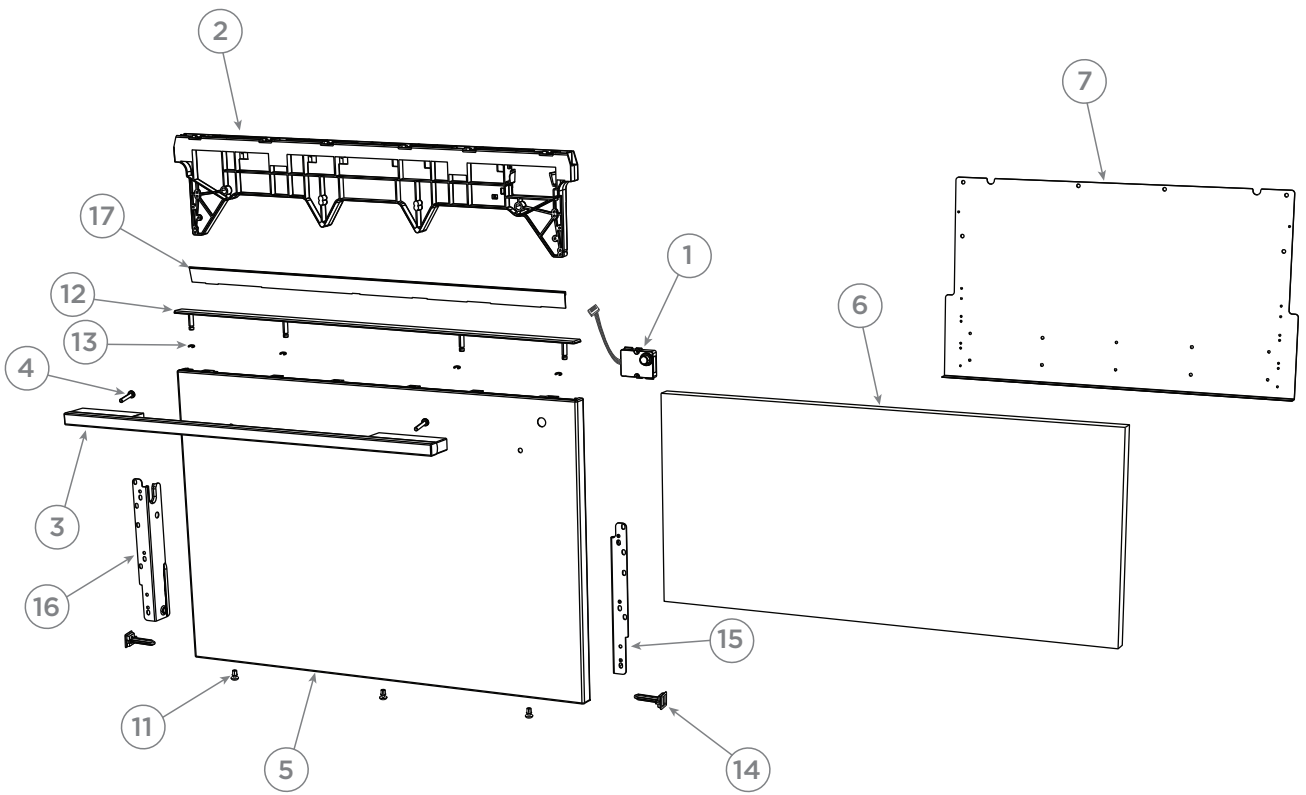

FISHER & PAYKEL

DISHDRAWER™ DISHWASHER

DD60DDFX9 FP AA

PRODUCT CODE: 81213-A

PARTS MANUAL

AA

FRONT PANELS/CONTROLS

CABINET COMPONENTS

LID & LINK COMPONENTS

TUB COMPONENTS

BASKET & RACK COMPONENTS

INSTALLATION COMPONENTS